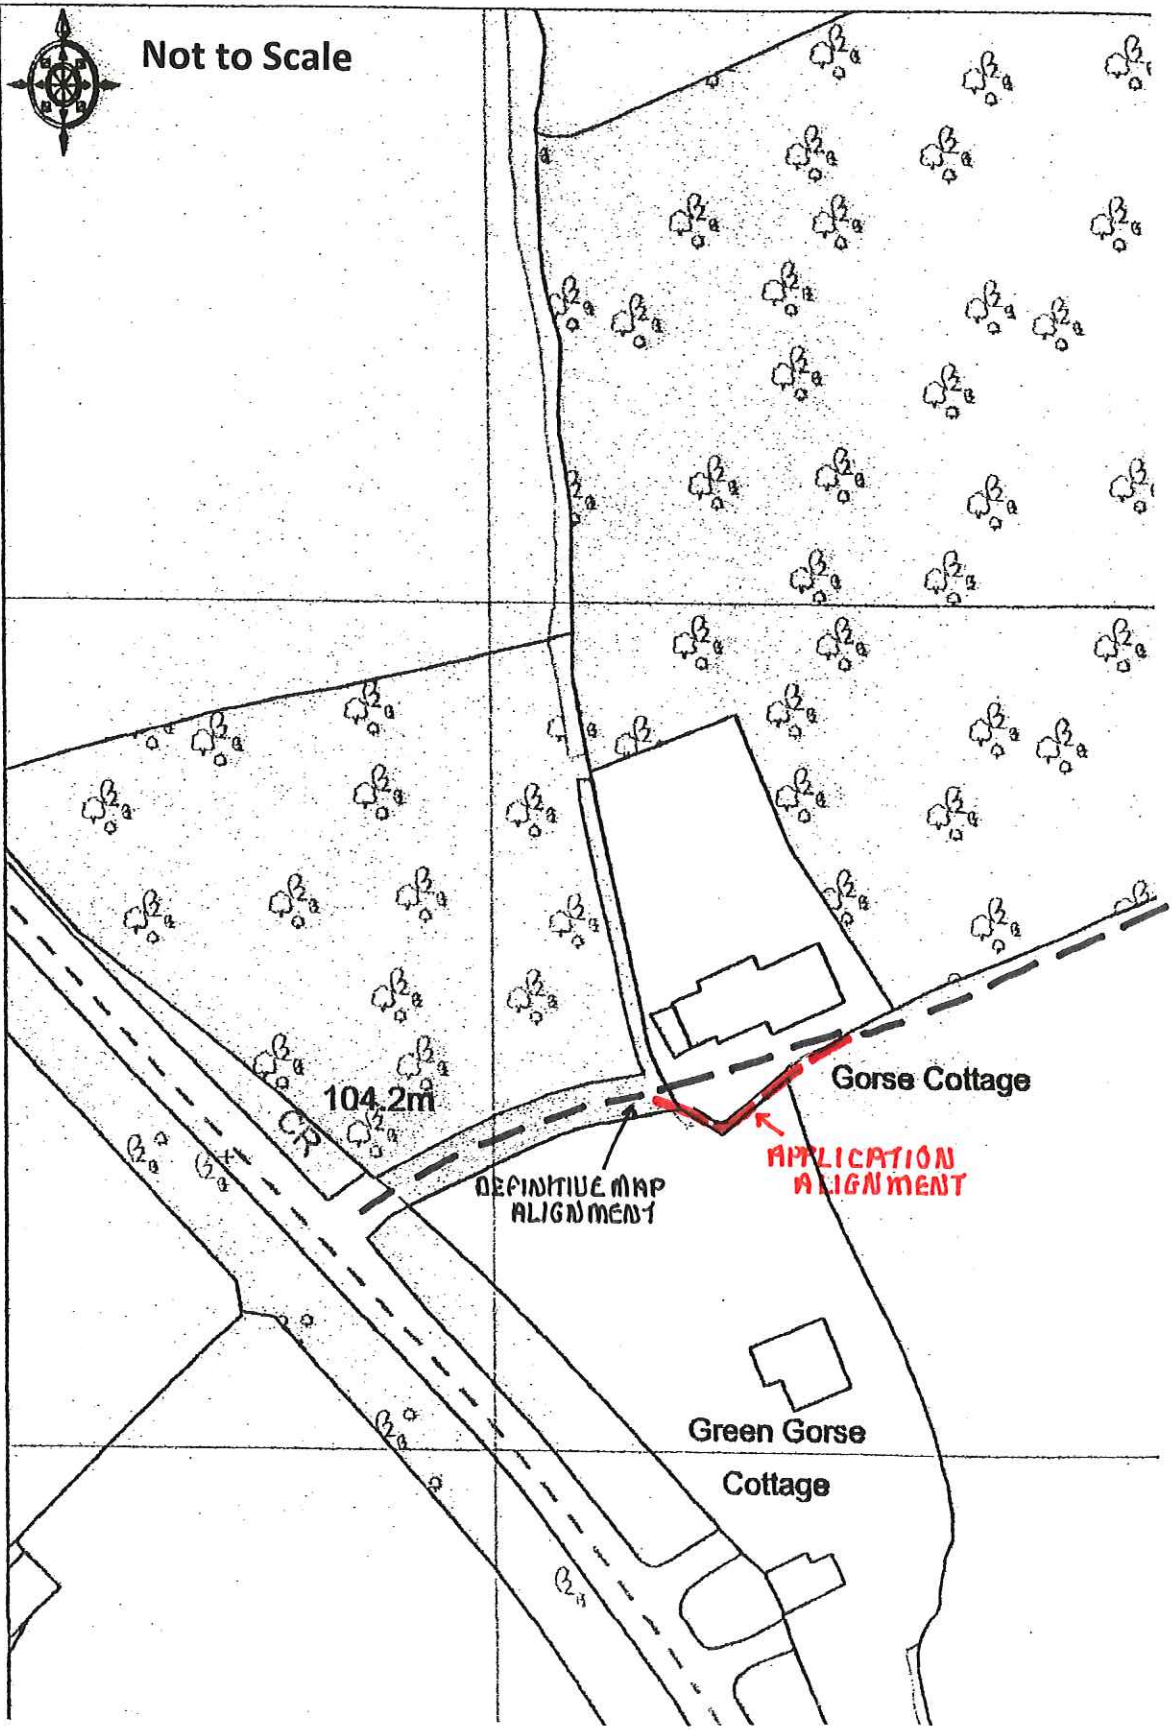

Not to Scale

104.2m

DEFINITIVE MAP ALIGNMENT

APPLICATION ALIGNMENT

Gorse Cottage

Green Gorse Cottage